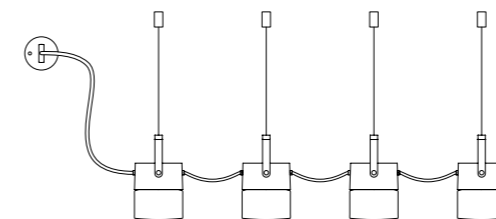

SWING CHANDELIER

esempio / example