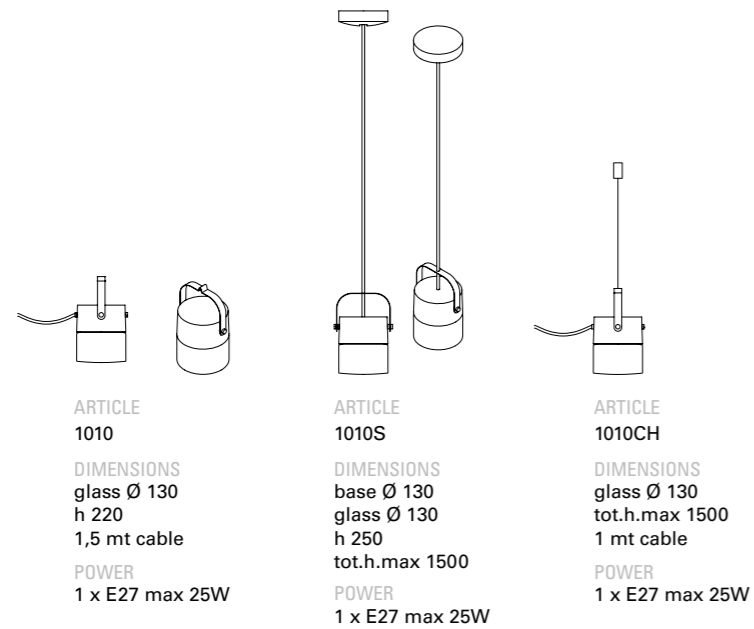

DIMENSIONS
base Ø 90
h 400
tot.h max 1500

POWER
9 x E27
max 42w

COLOUR CHART
(3)

COLOURS IN PHOTO
bianco matt 57
moka 70
acid matt 79
orange matt 80

ELECTRIC CABLE
brown

MATERIALS
Slip cast ceramics, metal base.
Ceramica bianca, base in metallo.
IP GRADE
20

Swing

Swing

Swing

Swing

Composizioni / Compositions

SWING SISTEMA

esempio / example

componenti / components

Chapeau!

Chapeau!

Chapeau!

Articoli / Articles

ARTICLE
1020

DIMENSIONS
glass Ø 130
depth 150

POWER
1x E27
max 25w

FORI DI USCITA
EXIT HOLES