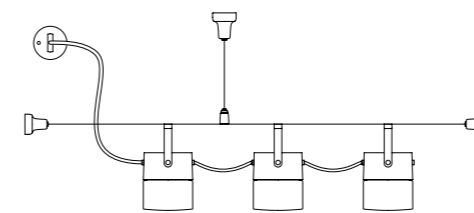

Composizioni / Compositions

SWING SISTEMA

esempio / example